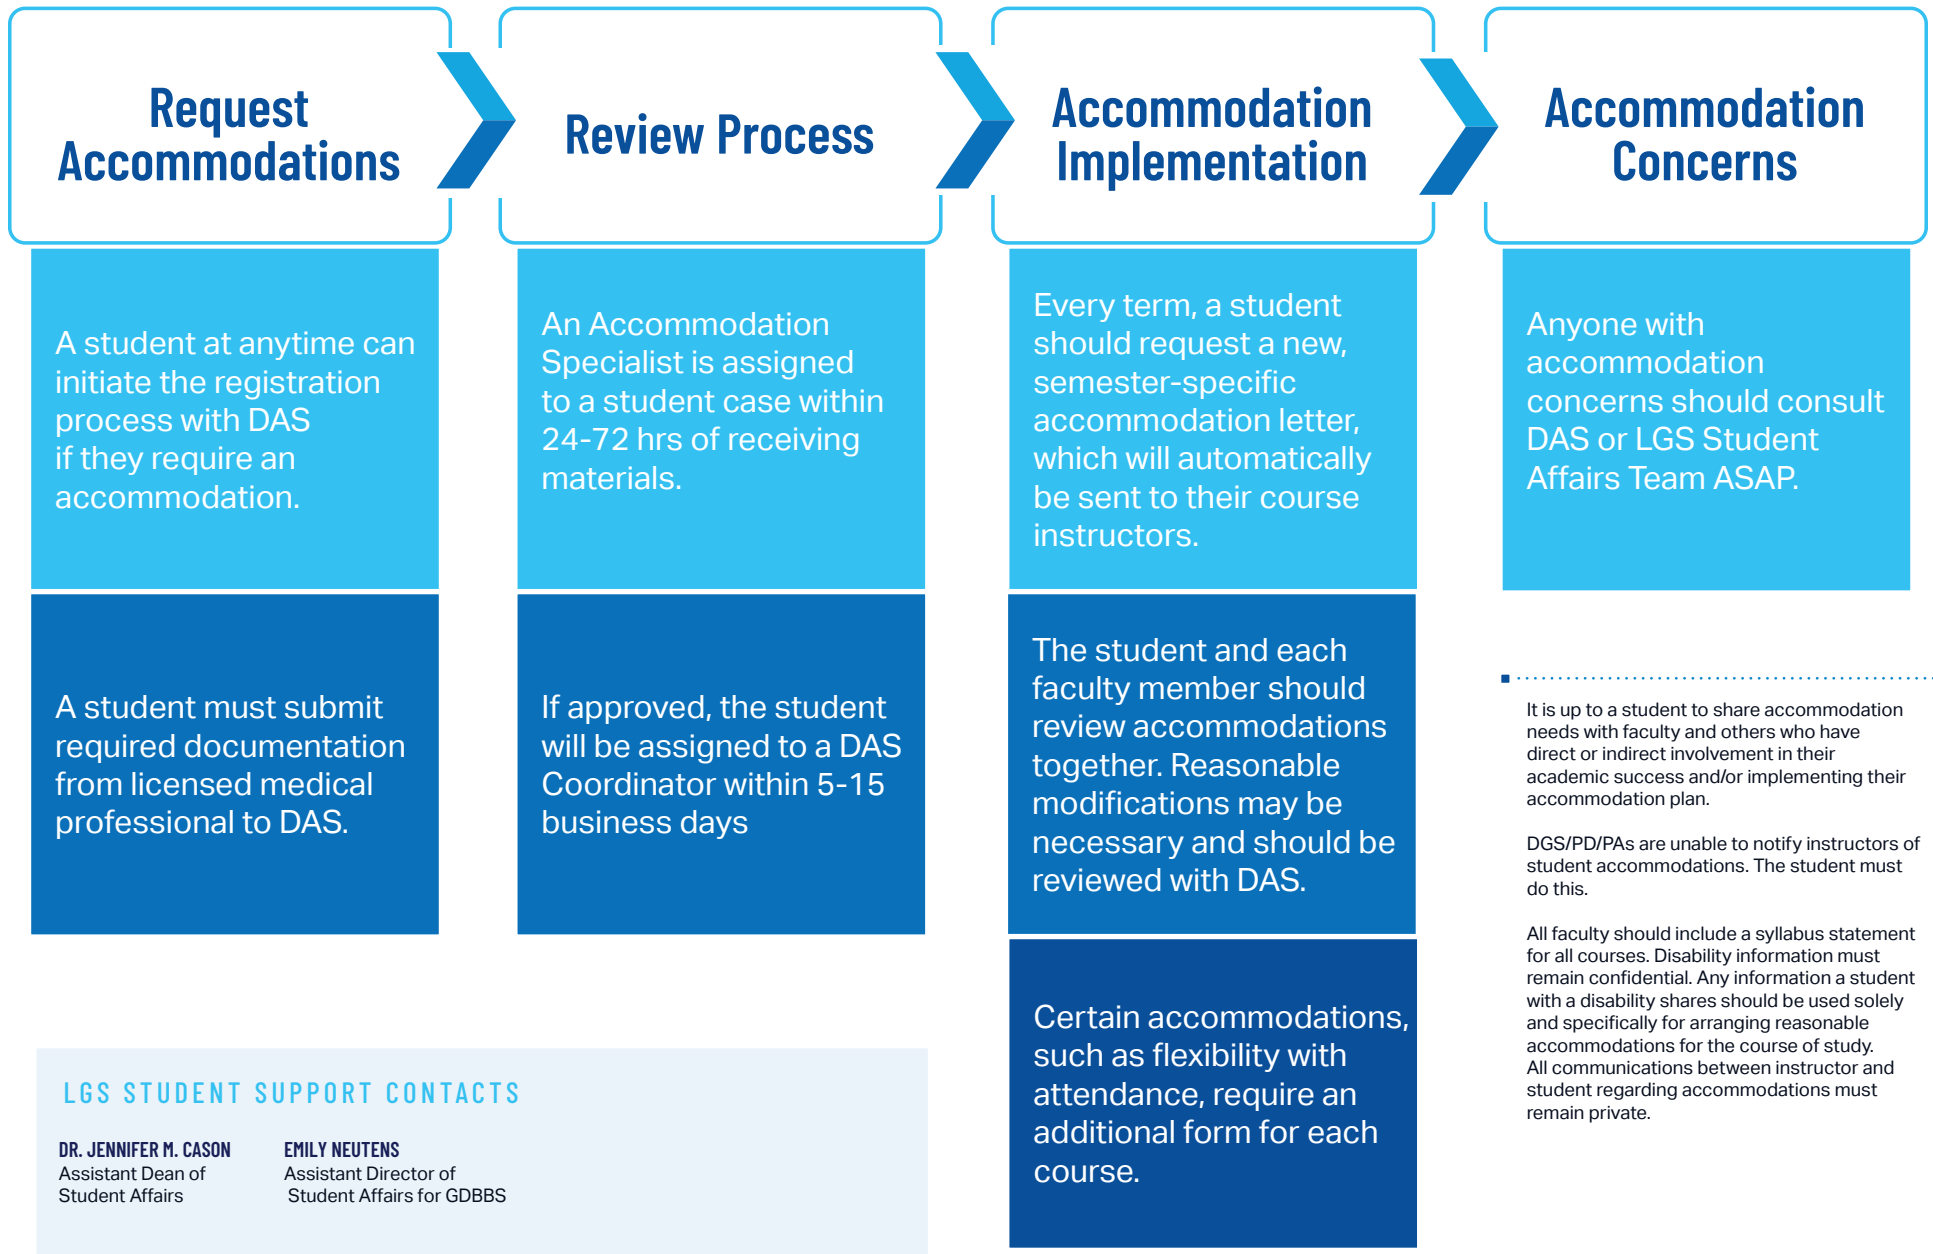

# LANEY GRADUATE SCHOOL (LGS) AND DEPARTMENT OF ACCESSIBILITY SERVICES (DAS) ACCOMMODATIONS SUPPORT PROCESS GUIDANCE FOR STUDENTS & FACULTY